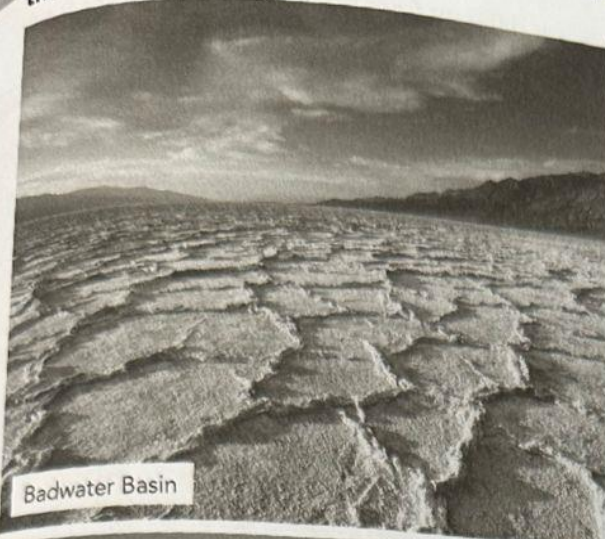

Badwater Basin

the Suez Canal

Mount Waialeale

1. Badwater Basin in California's Death Valley is the lowest (low) point in North America.
2. The Suez Canal joins the Mediterranean and Red Seas. It is 190 kilometers (118 miles) long. It is longer than (long) the Panama Canal.
3. Mount Waialeale in Hawaii gets 1,170 centimeters (460 inches) of rain a year. It is the wettest (wet) place on Earth!
4. Canada and Russia are the largest (large) countries in the world.
5. Russia is larger than (large) Canada.
6. The highest (high) waterfall in the world is in Venezuela.
7. The Atacama Desert in Chile is the driest (dry) place in the world.
8. The hottest (hot) capital city in the world is Muscat, Oman.
9. The continent of Antarctica is colder than (cold) any other place in the world.
10. The Himalayas are some of the most dangerous (dangerous) mountains to climb.
11. Mont Blanc in the French Alps is higher than (high) the Matterhorn in the Swiss Alps.
12. The Pacific Ocean is deeper than (deep) the Atlantic Ocean. At one place, the Pacific Ocean is 11,033 meters (36,198 feet) deep.